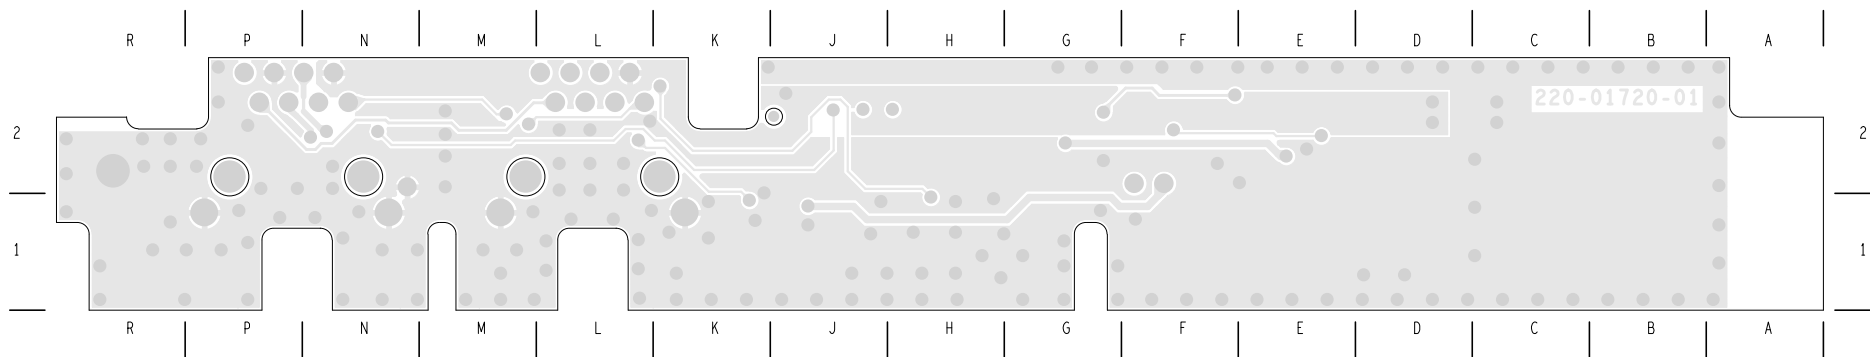

TAIT ELECTRONICS	IPN: 220-01720-01	ISS: A	DATE: 280ct04	SCALE: NTS
TM8200 Radio Remote LAYOUT-PRIMARY-SIDE				

TAIT ELECTRONICS	IPN: 220-01720-01	ISS: A	DATE: 28Oct04	SCALE: NTS
TM8200 Radio Remote LAYOUT-SECONDARY-SIDE				